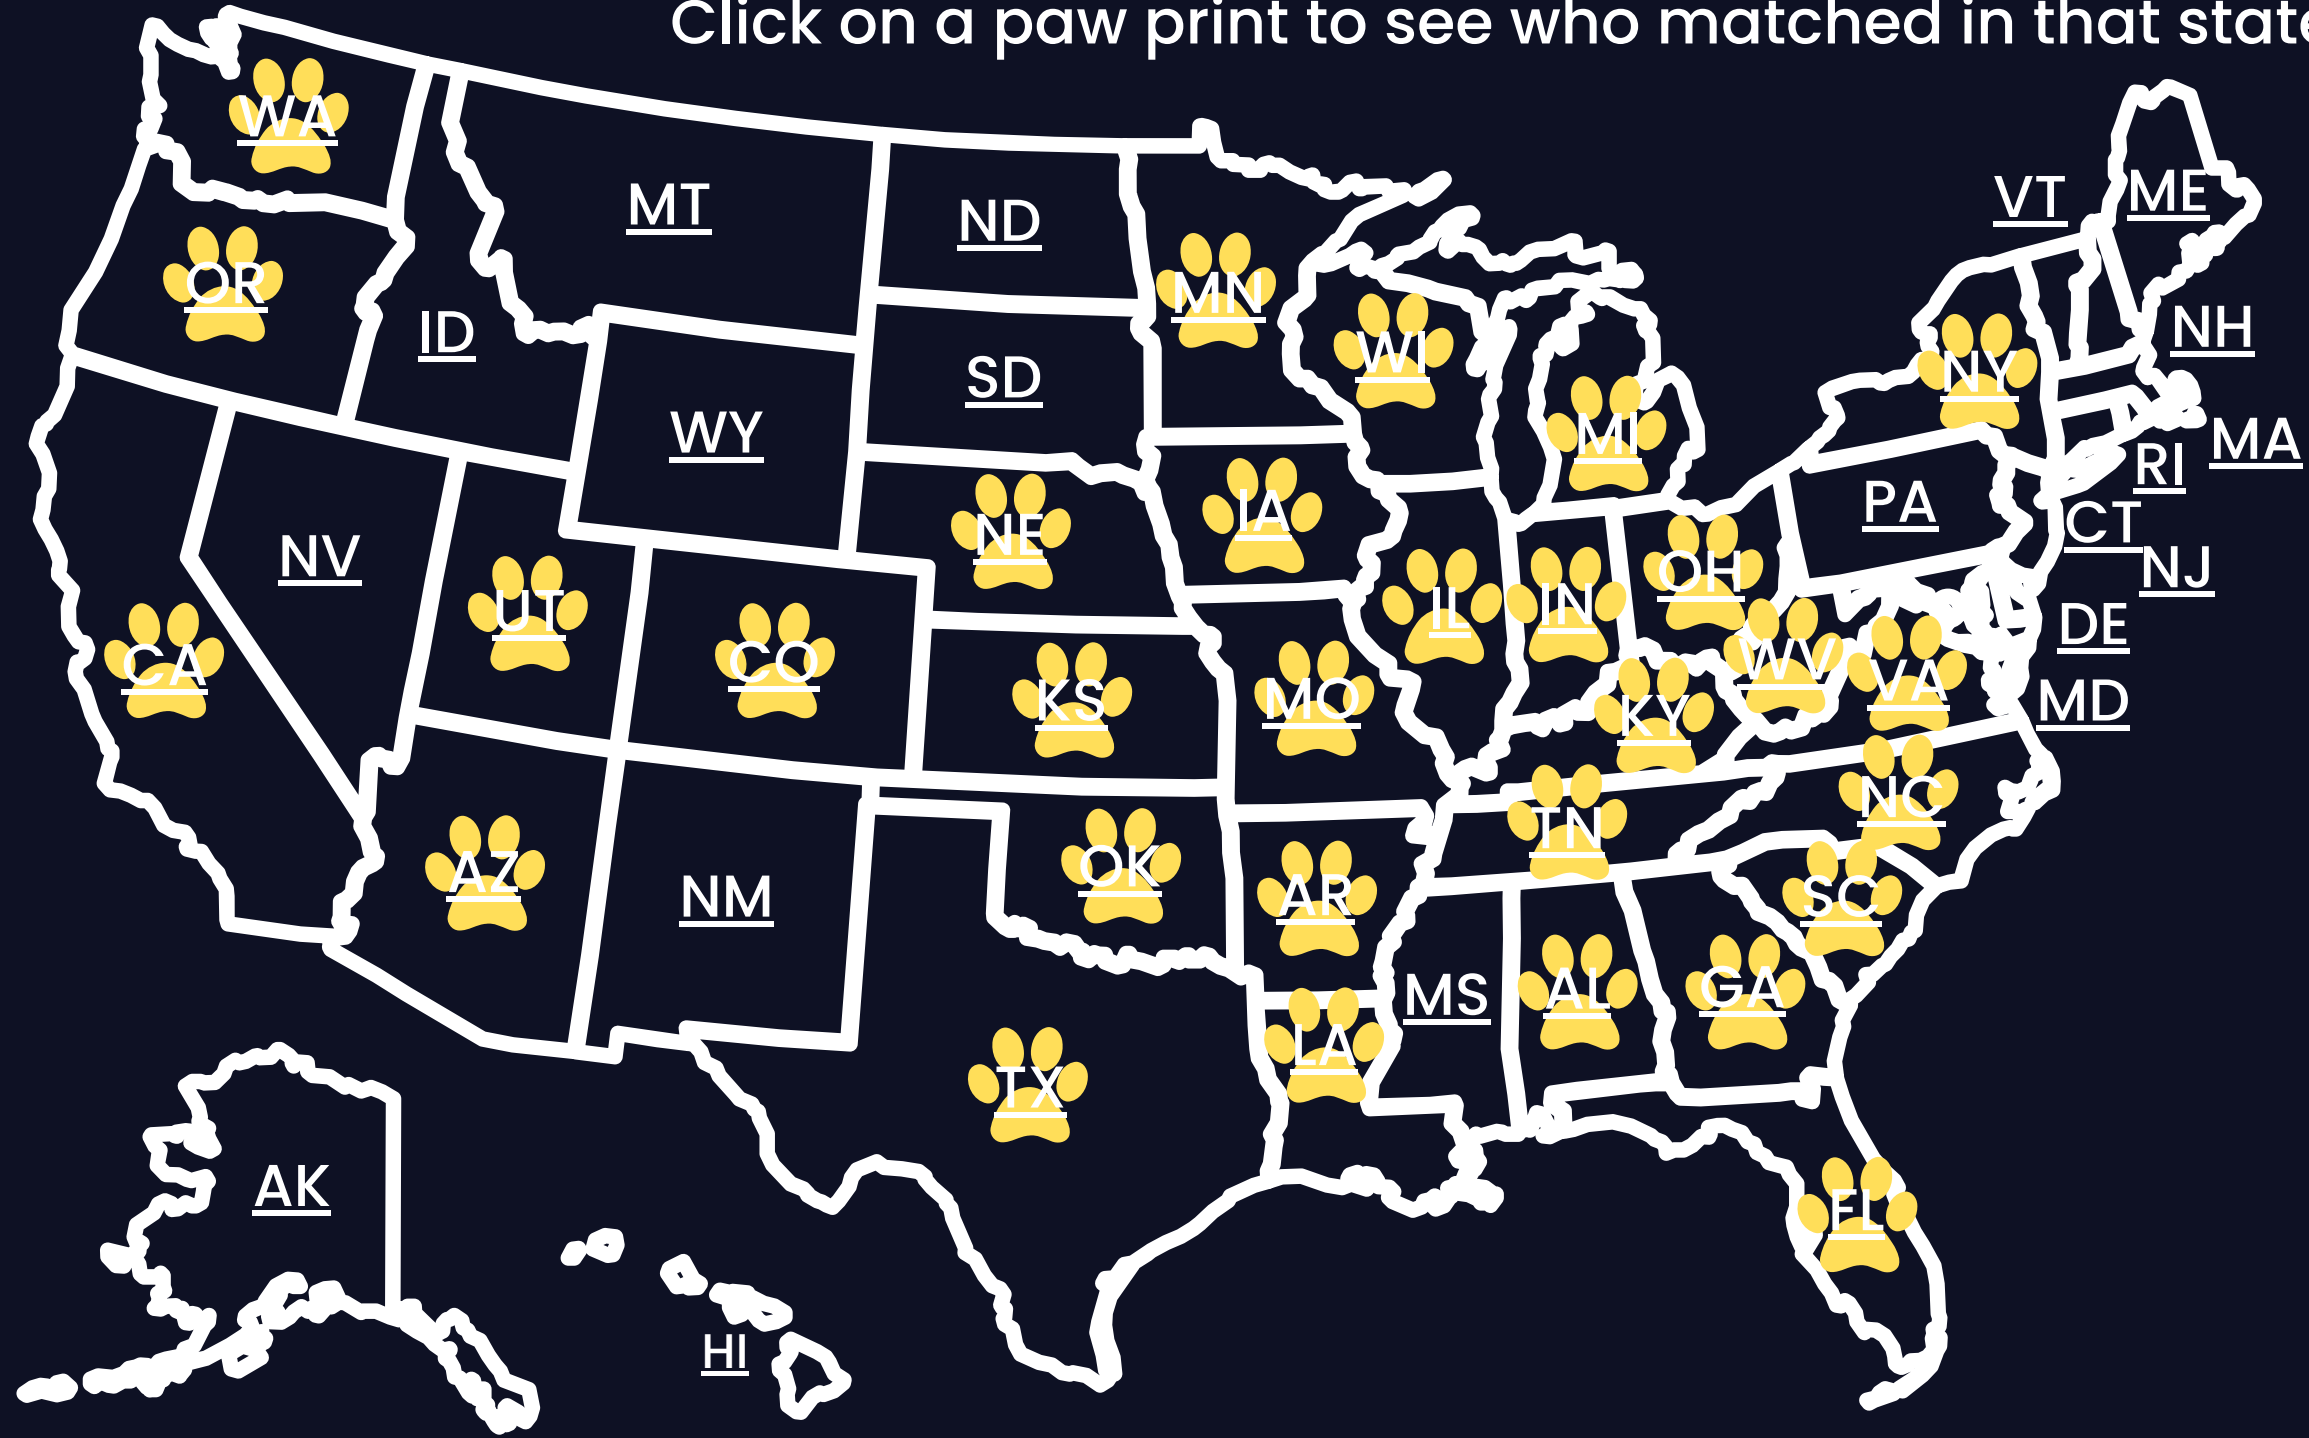

Welcome to Match Day 2024

University of Missouri – School of Medicine

[Click here to begin](#)

Click on a paw print to see who matched in that state!

[Return to map](#)

Alabama

AL

Patrick Elliott

[Return to map](#)

Alaska

AK

No Students Matched

[Return to map](#)

Arizona

AZ

Abigail Glenn

[Return to map](#)

Arkansas

AR

Amy Abdalla

[Return to map](#)

California

CA

Amer Avdagic

[Return to map](#)

Louisiana

LA

Abigail Beach

[Return to map](#)

Maine
ME

No Students Matched

[Return to map](#)