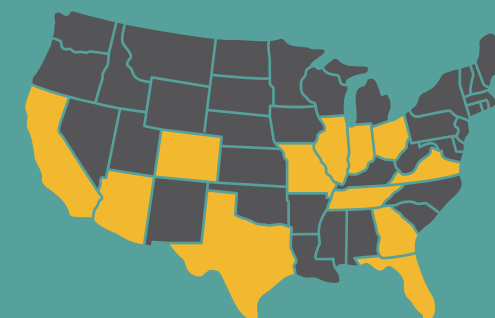

Meet the **CLASS OF 2025**

128
Students

CURRENTLY ENROLLED

Average Math/Science GPA: **3.75**
Average Total GPA: **3.81**
Average MCAT Score: **509**

GEOGRAPHIC REPRESENTATION

- MISSOURI - 113
- TEXAS - 3
- CALIFORNIA - 2
- ILLINOIS - 2
- ARIZONA - 1
- COLORADO - 1
- FLORIDA - 1
- GEORGIA - 1
- INDIANA - 1
- OHIO - 1
- TENNESSEE - 1
- VIRGINIA - 1

3,156

TOTAL APPLICATIONS

418

Interviews
scheduled

191

Applicants
accepted

Students from socioeconomically disadvantaged backgrounds:

26%

AGE RANGE:

21

42

72

56

School of Medicine
University of Missouri